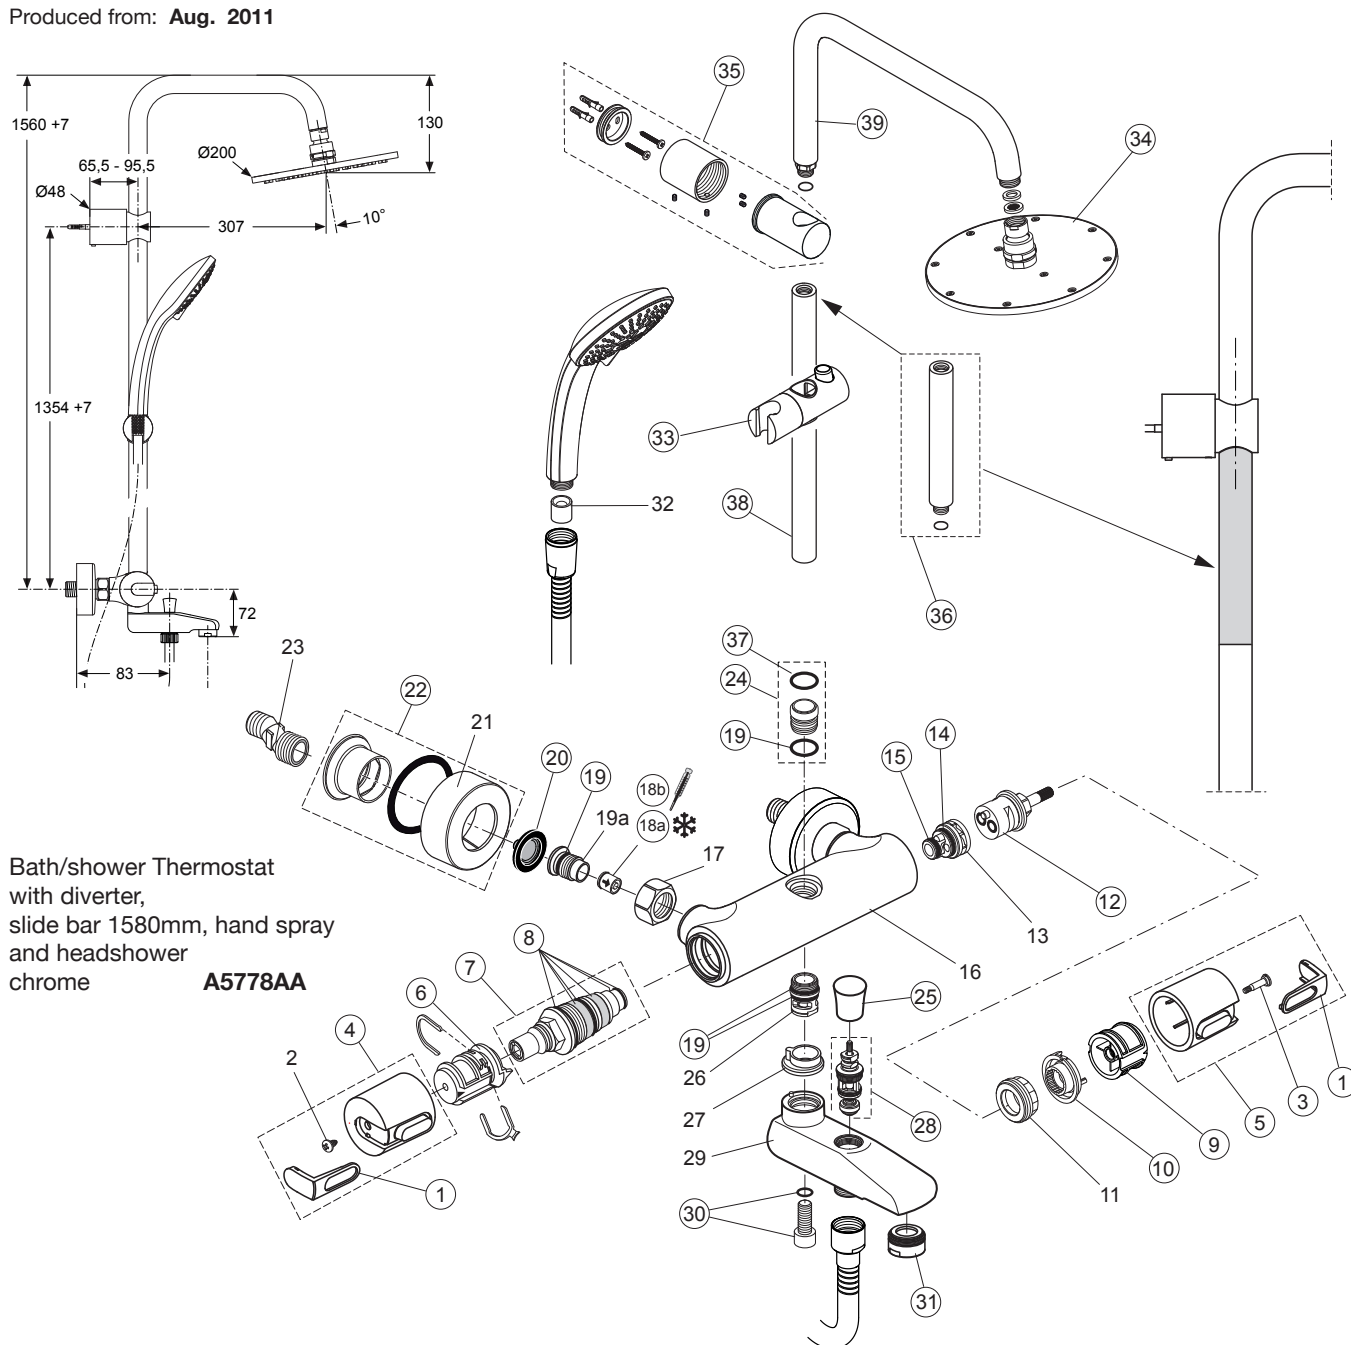

Produced from: Aug. 2011

Bath/shower Thermostat with diverter, slide bar 1580mm, hand spray and headshower chrome **A5778AA**

Pos.	Description	Part-Number	Qty.	Pos.	Description	Part-Number	Qty.
1	Handle cup w. and w/o Logo	<b>A 962 872 AA*</b>	1 Set	21	Escutcheon	<b>B 960 242 AA</b>	1 pcs
2	Screw Ejoj PT KB50x10			22	S-Connector complete	<b>A 961 073 AA</b>	2 pcs
3	Screw M4 L=23,5	<b>A 962 998 NU</b>	2 pcs	23	S-Connector with low noise insert		
4	Handle for Temperature	<b>A 962 870 AA</b>	1 pcs	24	Connector nipple shower bar	<b>A 861 471 NU</b>	1 Set
5	Handle for Volume control	<b>A 962 871 AA</b>	1 pcs	25	Pull knob diverter	<b>A 960 400 AA</b>	1 pcs
6	Temp. adjustment compl.	<b>A 963 427 NU*</b>	1 Set	26	Nipple		
7	Thermostatic Cartridge	<b>A 962 229 NU</b>	1 pcs	27	Adapter spout		
8	Repair-Set Cartridge	<b>A 962 230 NU</b>	1 Set	28	Diverter	<b>A 860 780 AA</b>	1 pcs
9	Handle insert ( Set )	<b>A 963 432 NU*</b>	1 Set	29	Spout		
10	Volume control stop ring	<b>A 962 563 NU*</b>	1 Set	30	Cyl.-screw + o-ring	<b>A 860 778 NU</b>	1 pcs
11	Thread ring M34 x 1,5			31	Aerator cpl. M28x1 -D-	<b>A 860 874 AA</b>	1 pcs
12	Stop valve with diverter	<b>A 962 568 NU*</b>	1 Set	32	Flow limiter 8l/min - in hand spray contained		
13	Manifold diverter			33	Slider & holder for handshr.	<b>A 860 807 AA</b>	1 pcs
14	O - ring Ø 18,77 x 1,78	<b>A 962 529 NU</b>	1 pcs	34	Headshower cpl. Ø200	<b>B 9442 AA</b>	1 pcs
15	O - ring Ø 12,42 x 1,78	<b>A 961 332 NU</b>	2 pcs	35	Wall fixation complete	<b>F 960 891 AA</b>	1 pcs
16	Body			36	Extension kit 150mm long	<b>A 860 873 AA</b>	1 pcs
17	Coupling nut G3/4			37	O - Ring Ø 18,72 x 2,62	<b>A 860 933 NU*</b>	1 pcs
18	Non-return valve DW15	<b>A 962 594 NU</b>	2 pcs	38	Shower bar (until Oct. 2016)	<b>F 961 143 AA</b>	1 pcs
19	O - ring Ø 17 x 2	<b>A 961 810 NU</b>	2 pcs		Shower bar (from Nov. 2016)	<b>A 861 146 AA</b>	1 pcs
19a	Seat M20x1 left thread			39	Pipe bend	<b>F 961 146 AA</b>	1 pcs
20	Strainer ( screen )	<b>A 962 595 NU</b>	2 pcs				