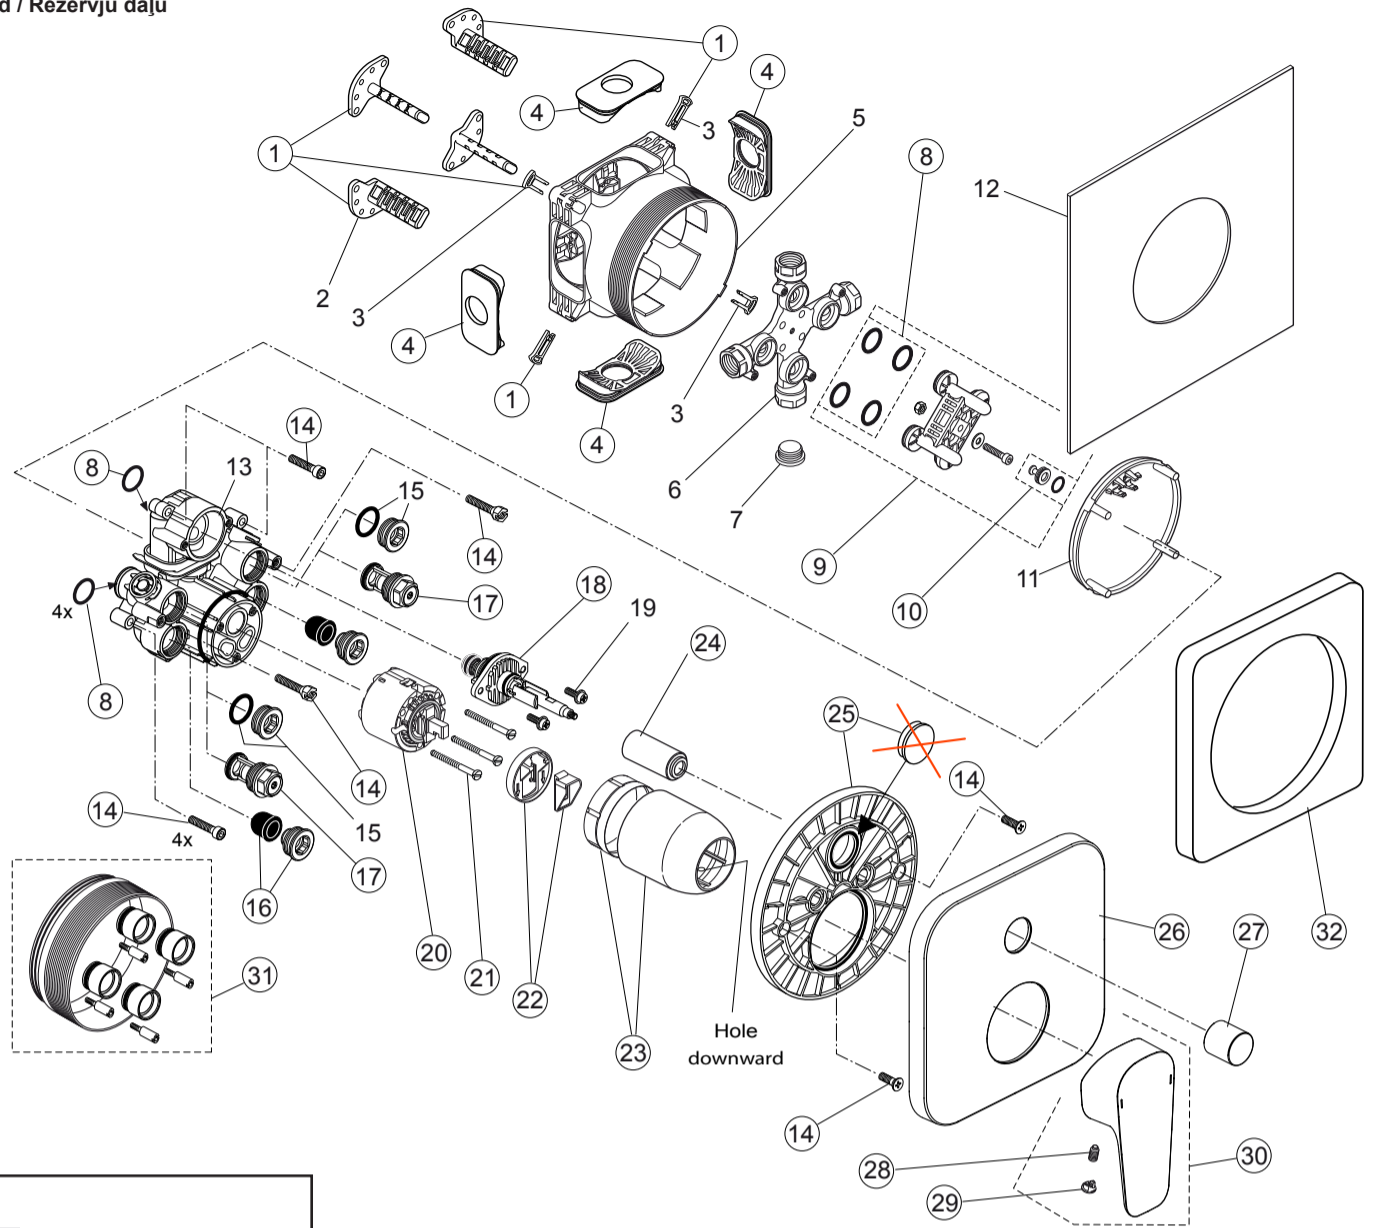

**CERAPLAN 3**  
**A 6115 ..**

1013 / A 866 683  
 (+ A 865 612)  
 Made in Germany

Ideal Standard International BVBA  
 Corporate Village - Gent Building  
 Da Vincilaan 2  
 1935 Zaventem  
 Belgium

[www.idealstandardinternational.com](http://www.idealstandardinternational.com)

	P	bar		MAX. 10		5			Q
			0,5		1			(3 bar)	
	T	°C		MAX. 80		65		l/min	
					40			25	