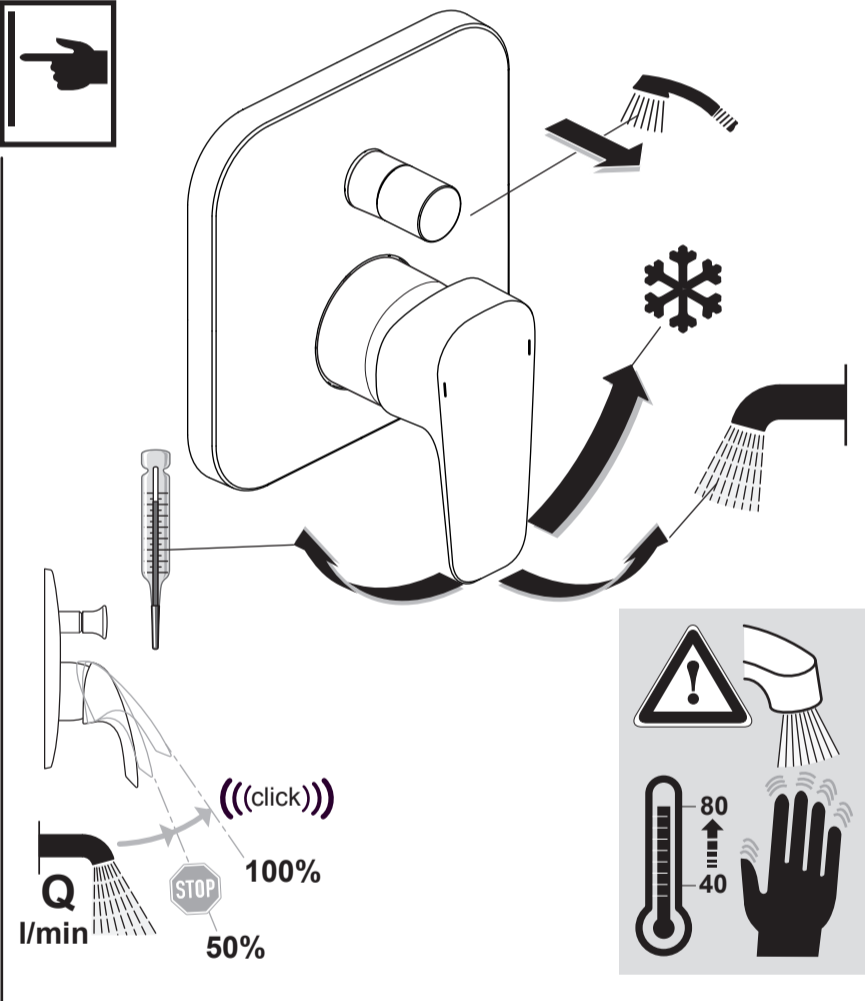

0,3 MPa 3 bar			0	1	2	3	4	5	6	7	8	9	
			°C	°C	°C	°C	°C	°C	°C	°C	°C	°C	°C
			49,5	49,5	48	46	42,5	41	37	33,5	31	28	
			65°C	65	63,5	60,5	57	53,5	49	44,5	39	34,5	
			81°C	81	78,5	73	69	63,5	56	49	42,5	36	

	P	bar		MAX. 10		5			Q
			0,5		1			(3 bar)	
	T	°C		MAX. 80		65		l/min	
					40			25