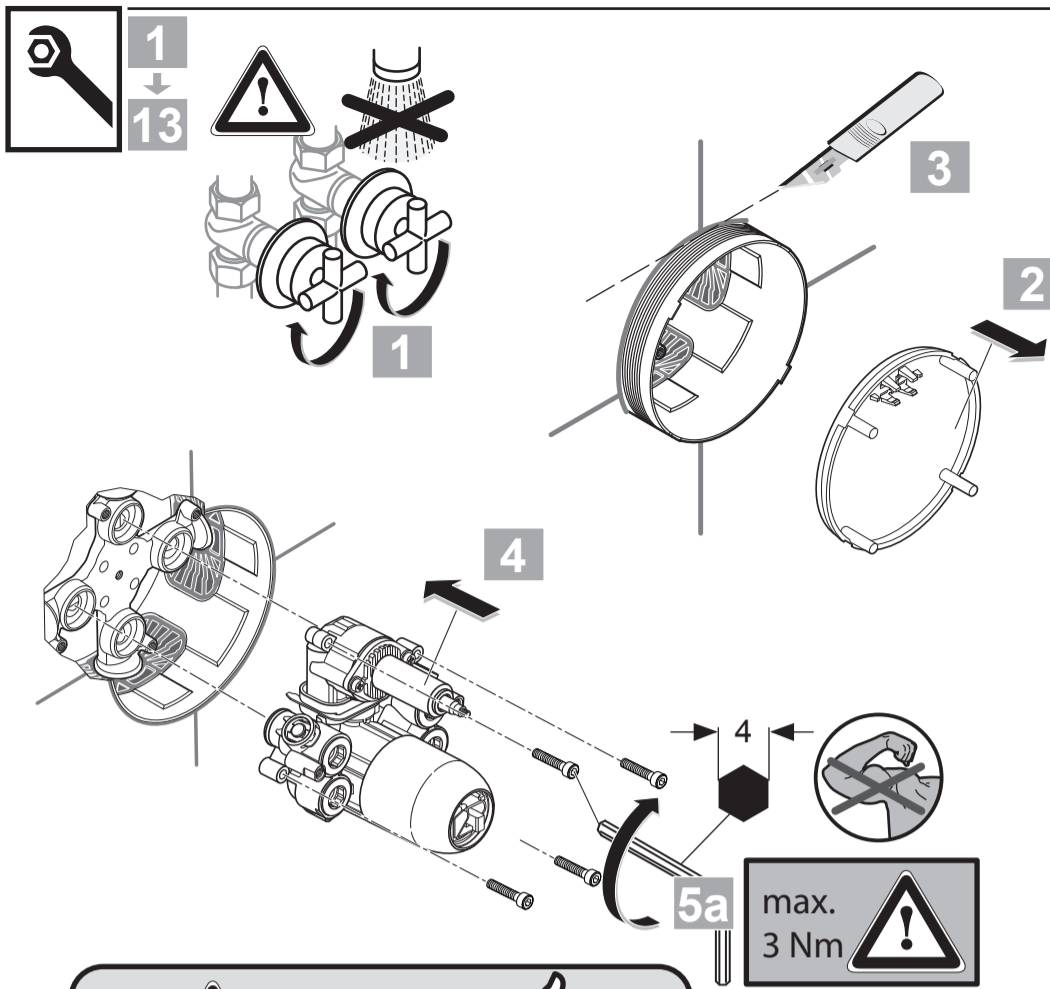

**CERAPLAN 3**  
**A 6115 ..**

1013 / A 866 683  
 (+ A 865 612)  
 Made in Germany

Ideal Standard International BVBA  
 Corporate Village - Gent Building  
 Da Vincilaan 2  
 1935 Zaventem  
 Belgium

[www.idealstandardinternational.com](http://www.idealstandardinternational.com)