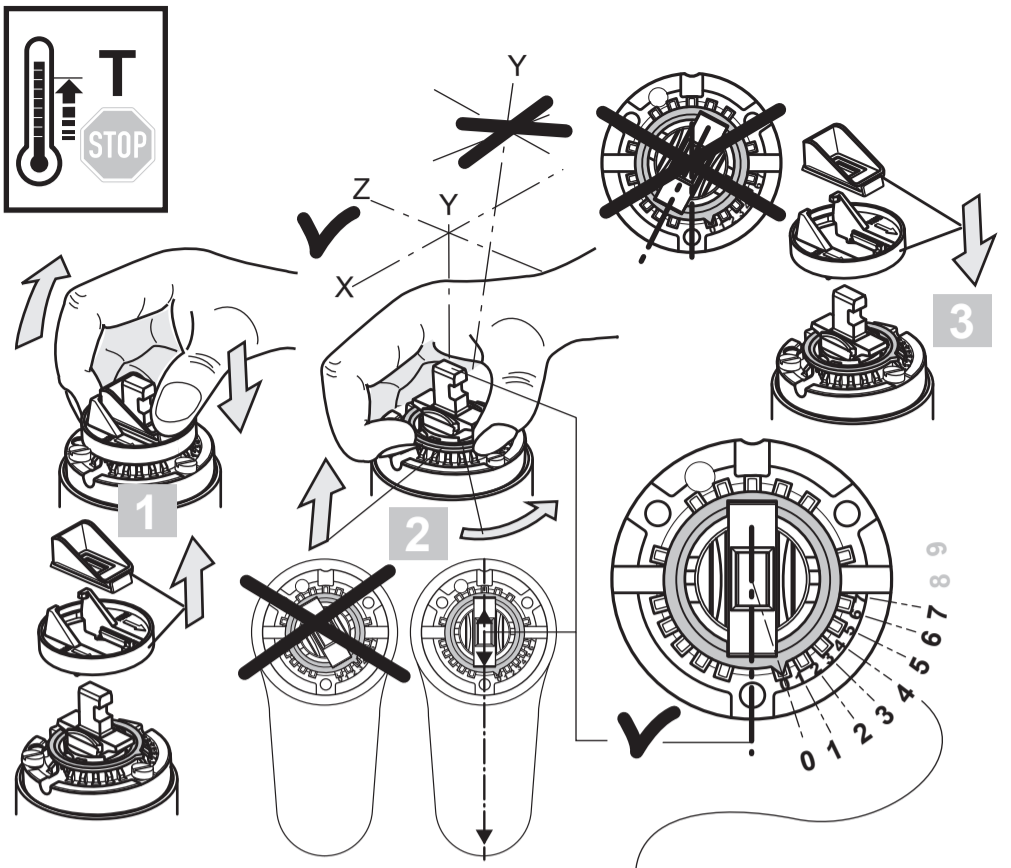

**CERAPLAN 3**  
**A 6115 ..**

1013 / A 866 683  
 (+ A 865 612)  
 Made in Germany

Ideal Standard International BVBA  
 Corporate Village - Gent Building  
 Da Vincilaan 2  
 1935 Zaventem  
 Belgium

[www.idealstandardinternational.com](http://www.idealstandardinternational.com)