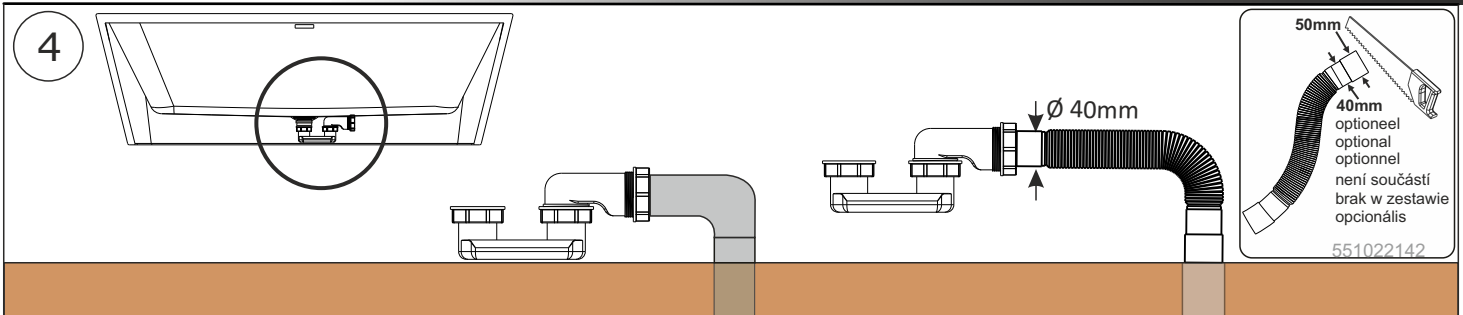

BD02 Inspire	180x80
BD04 Adore	180x86
BD05 Desire R	184x84
BD06 Desire L	184x84
BD07 Desire B2W	180x84
BD10 Inspire	160x75

1

2

3

BD04 Adore	180x86
BD07 Desire B2W	180x84
BD05 Desire R	184x84
BD06 Desire L	184x84

*  ① x1 100100016

 ② x2 130502417

 ③ x2 130915050

 ④

AT80040	Matt black
560306007	Matt white
560306002	Gloss white
560306001	Stainless steel brushed
560306003	Chrome polished

 1

 2

 3