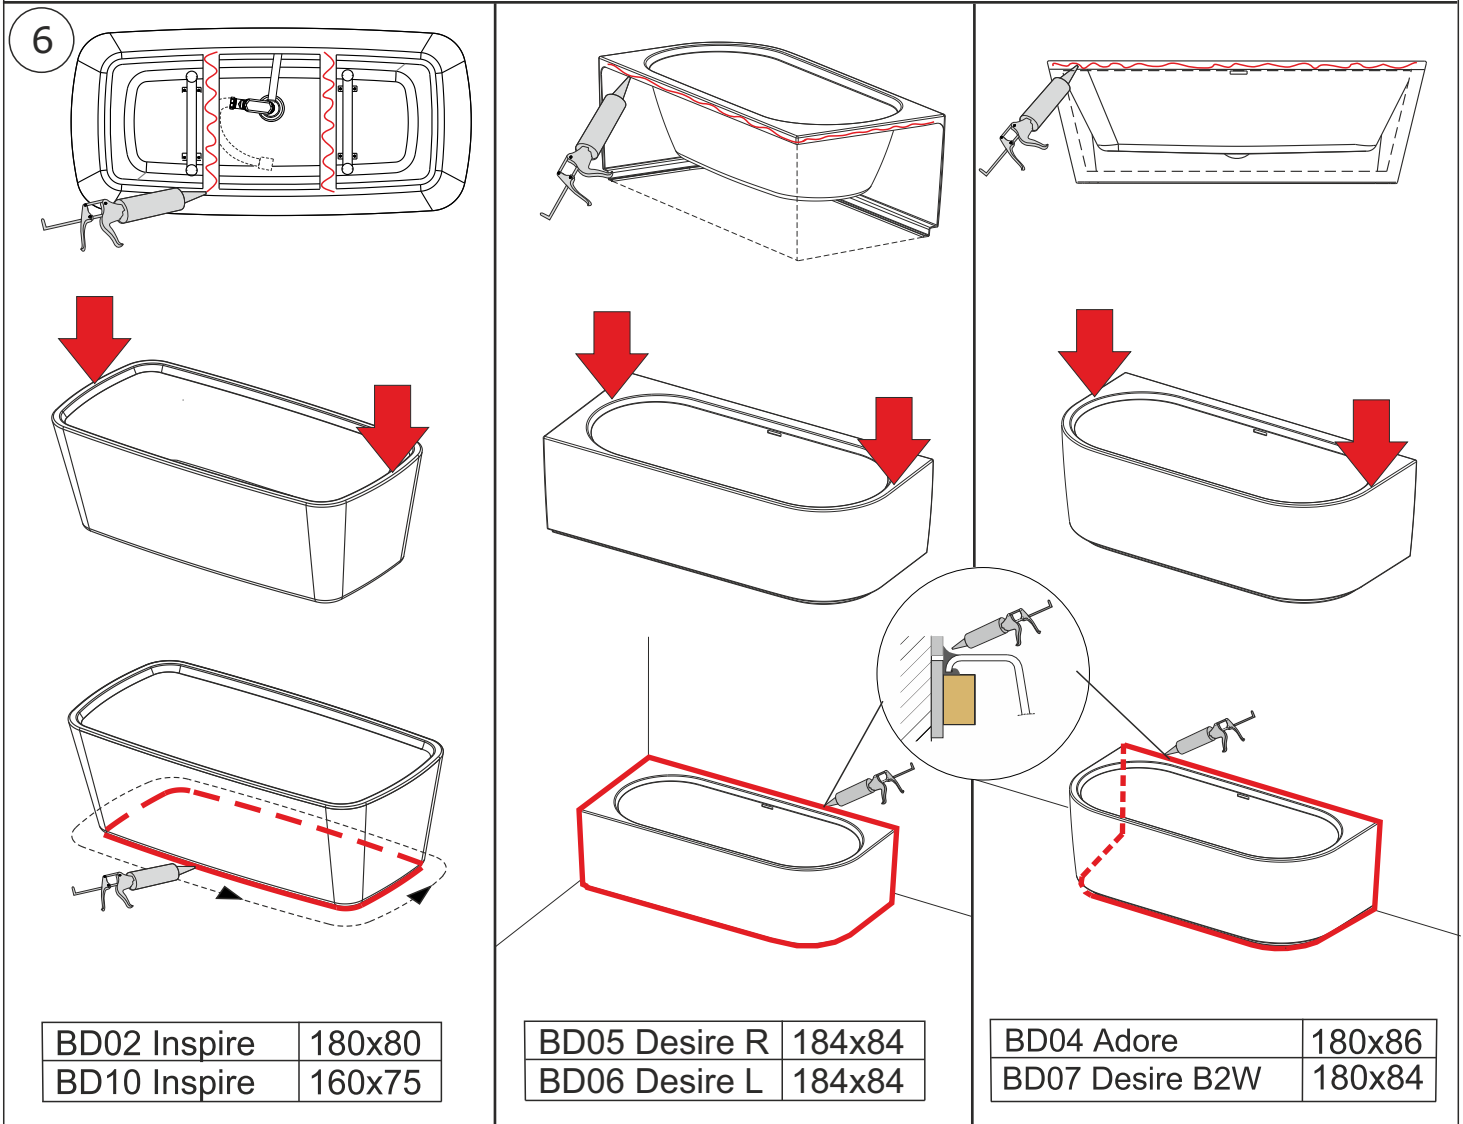

BD02 Inspire	180x80
BD04 Adore	180x86
BD05 Desire R	184x84
BD06 Desire L	184x84
BD07 Desire B2W	180x84
BD10 Inspire	160x75

1

2

3

BD04 Adore	180x86
BD07 Desire B2W	180x84
BD05 Desire R	184x84
BD06 Desire L	184x84

① x1
100100016

② x2
130502417

③ x2
130915050

④

AT80040	Matt black
560306007	Matt white
560306002	Gloss white
560306001	Stainless steel brushed
560306003	Chrome polished

1
2
3

②-1
②-2

AT80070	Matt black
AT80060	Matt white
AT80065	Gloss white
AT80066	Gloss white
AT80055	Stainless steel brushed
AT80075	Chrome polished