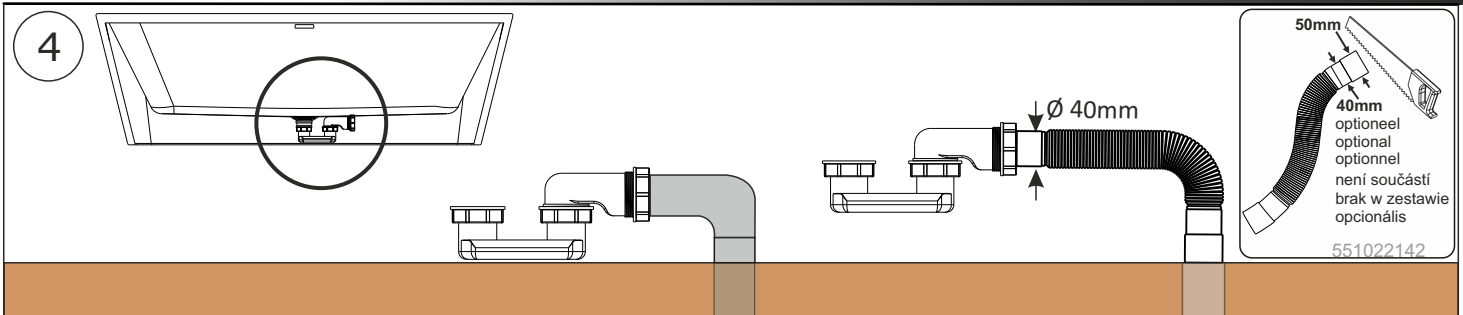

BD02 Inspire	180x80
BD04 Adore	180x86
BD05 Desire R	184x84
BD06 Desire L	184x84
BD07 Desire B2W	180x84
BD10 Inspire	160x75

1

2

3

BD04 Adore	180x86
BD07 Desire B2W	180x84
BD05 Desire R	184x84
BD06 Desire L	184x84

① x1
100100016

② x2
130502417

③ x2
130915050

④

AT80040	Matt black
560306007	Matt white
560306002	Gloss white
560306001	Stainless steel brushed
560306003	Chrome polished

1
2
3

②-1
②-2

AT80070	Matt black
AT80060	Matt white
AT80065	Gloss white
AT80066	Gloss white
AT80055	Stainless steel brushed
AT80075	Chrome polished