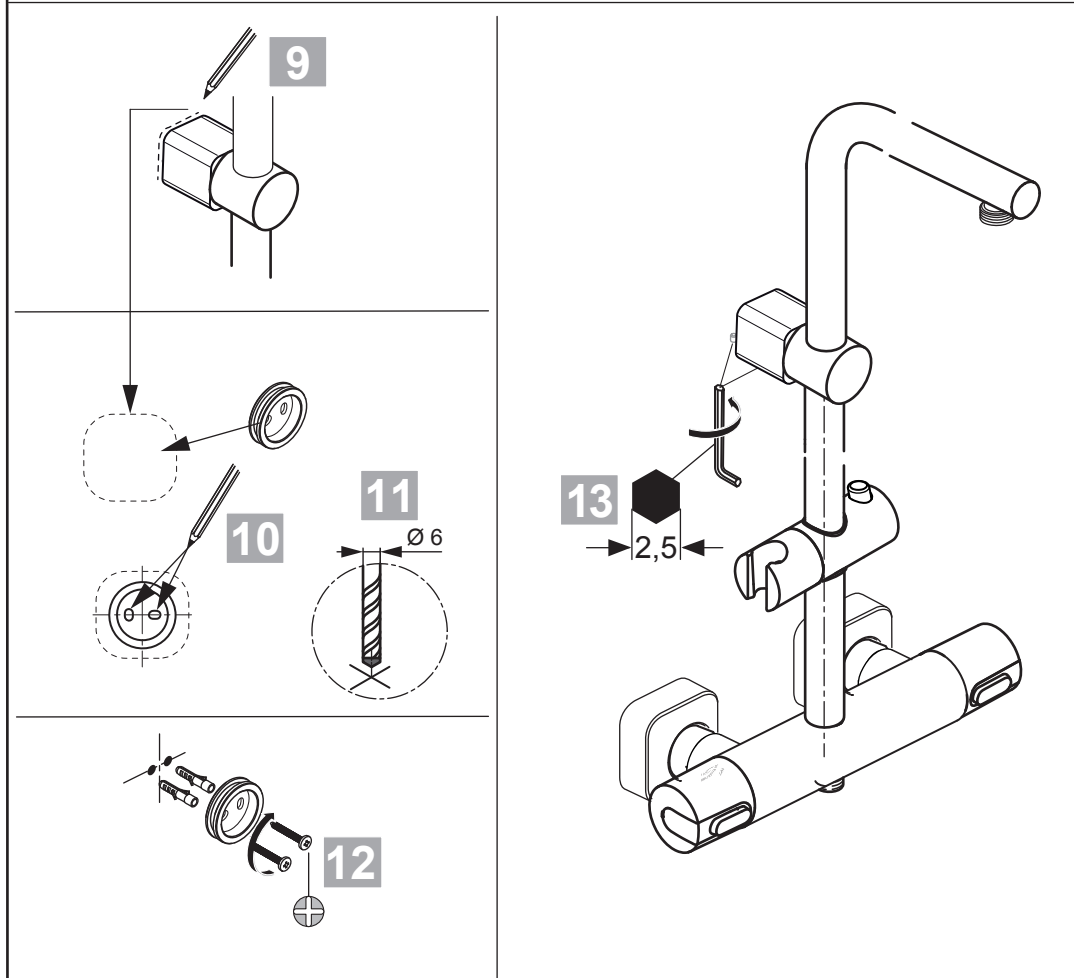

CERATHERM 100 NEW

A 6986 ..

0918 / A 868 480
 (+ A 865 612)

Ideal Standard International NV
 Corporate Village - Gent Building
 Da Vincilaan 2
 1935 Zaventem
 Belgium

www.idealstandardinternational.com

	P bar		MAX. 10		5		Q (3 bar)
	T °C		MAX. 80		65 55		l/min
							8
							12