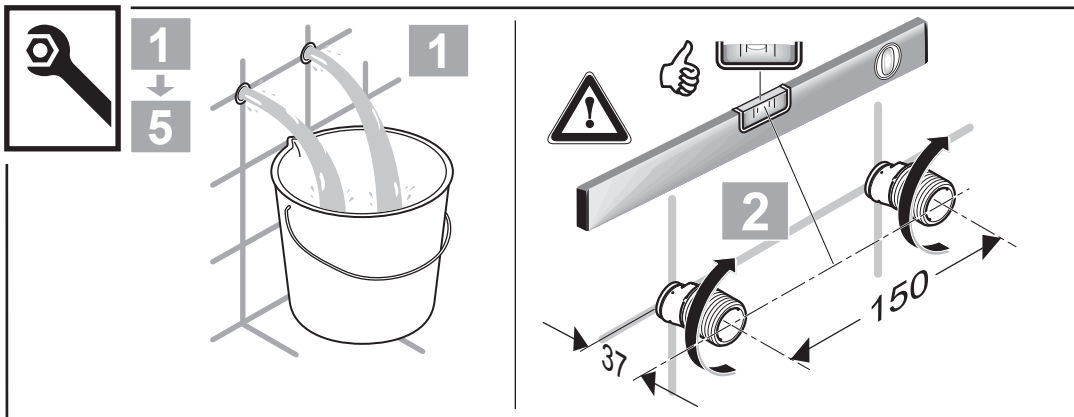

CERATHERM 100 NEW

A 6986 ..

0918 / A 868 480
 (+ A 865 612)

Ideal Standard International NV
 Corporate Village - Gent Building
 Da Vincilaan 2
 1935 Zaventem
 Belgium

www.idealstandardinternational.com

	P bar		MAX. 10		5		Q (3 bar)
	T °C		MAX. 80		65 55		l/min
							8
							12