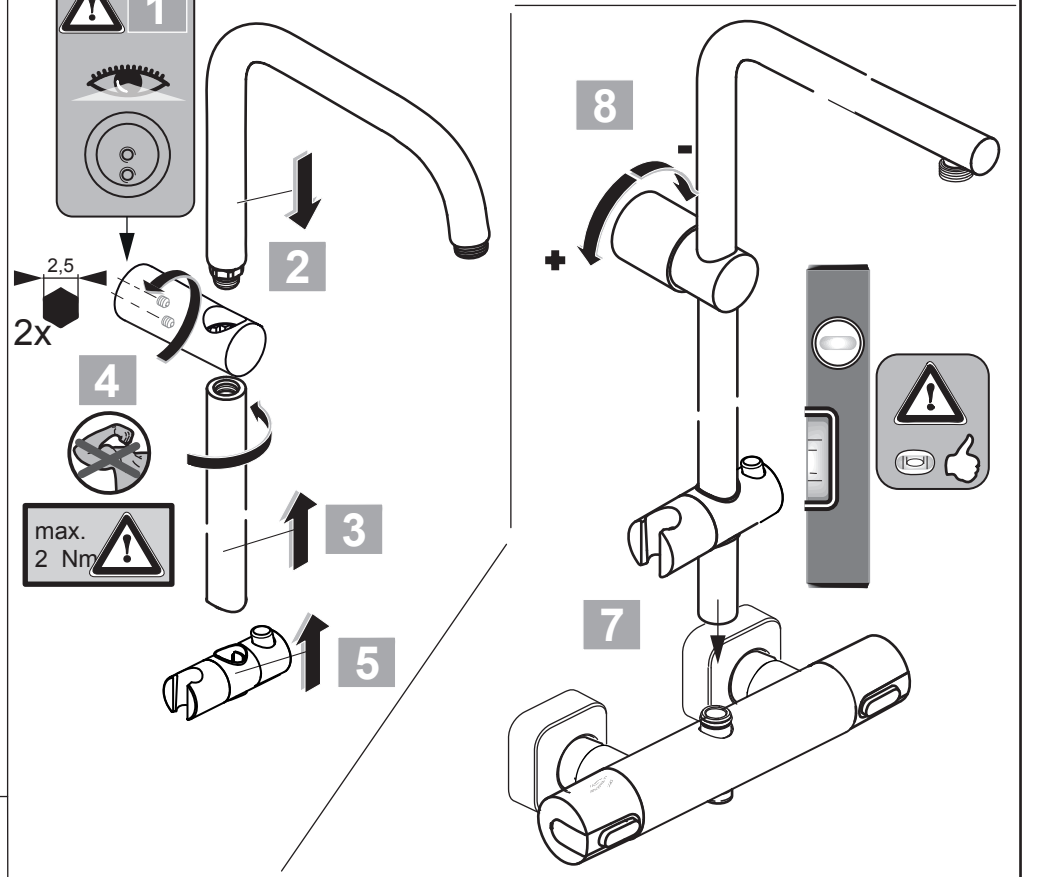

CERATHERM 100 NEW

A 6986 ..

0918 / A 868 480
 (+ A 865 612)

Ideal Standard International NV
 Corporate Village - Gent Building
 Da Vincilaan 2
 1935 Zaventem
 Belgium

www.idealstandardinternational.com

	P bar		MAX. 10		5		Q (3 bar)
	T °C		MAX. 80		65 55		l/min
							8
							12