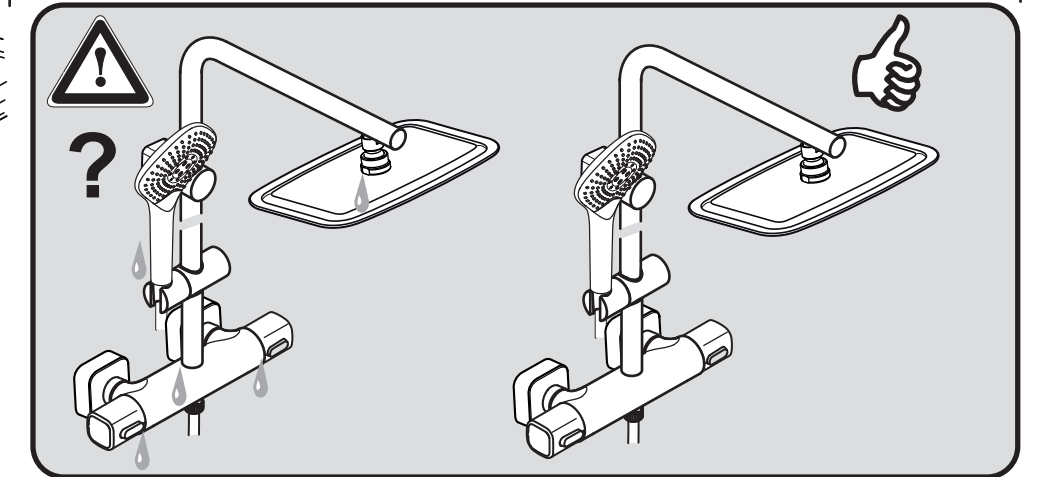

CERATHERM 100 NEW

A 6986 ..

0918 / A 868 480
 (+ A 865 612)

Ideal Standard International NV
 Corporate Village - Gent Building
 Da Vincilaan 2
 1935 Zaventem
 Belgium

www.idealstandardinternational.com

	P bar		MAX. 10		5		Q (3 bar)
	T °C		MAX. 80		65 55		l/min
							8
							12