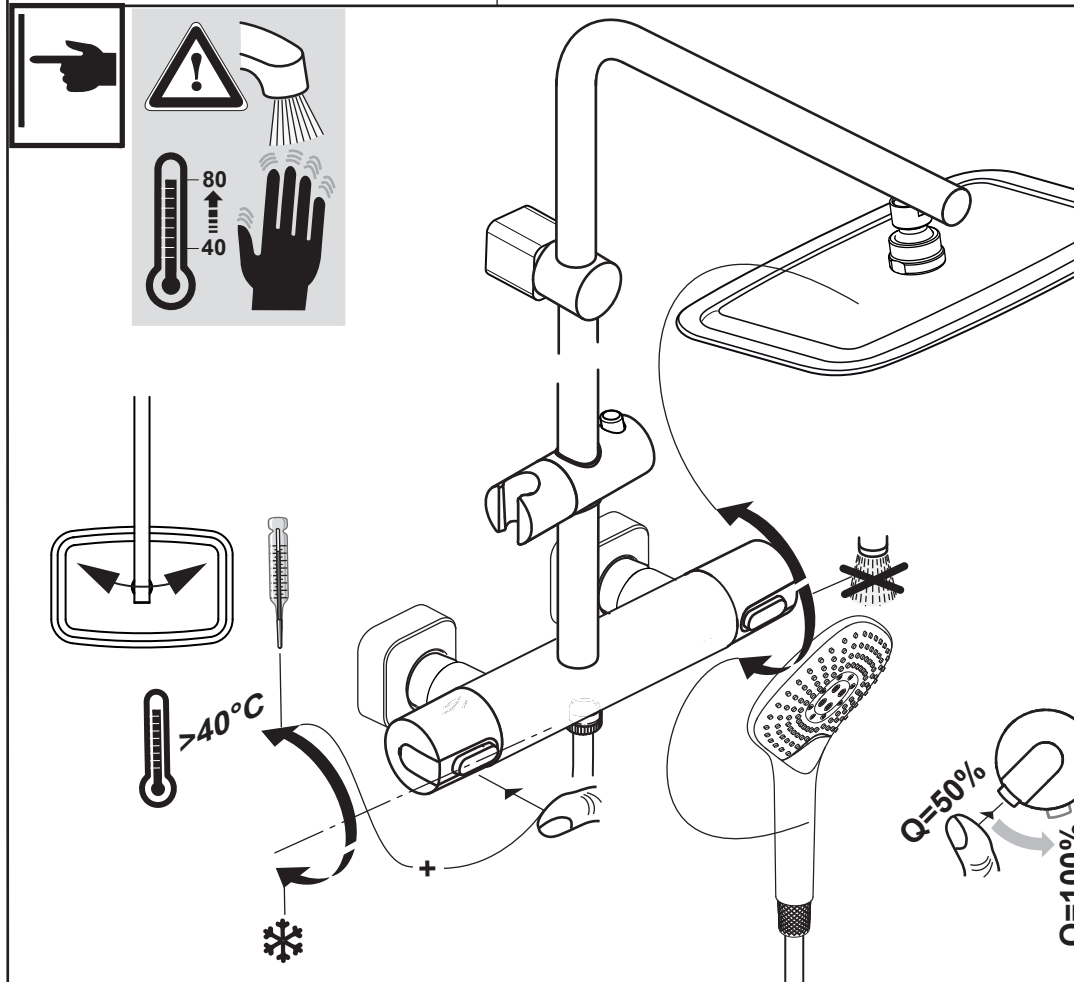

CERATHERM 100 NEW

A 6986 ..

0918 / A 868 480
 (+ A 865 612)

Ideal Standard International NV
 Corporate Village - Gent Building
 Da Vincilaan 2
 1935 Zaventem
 Belgium

www.idealstandardinternational.com

	P bar		MAX. 10		5		Q (3 bar)
	T °C		MAX. 80		65 55		l/min
							8
							12