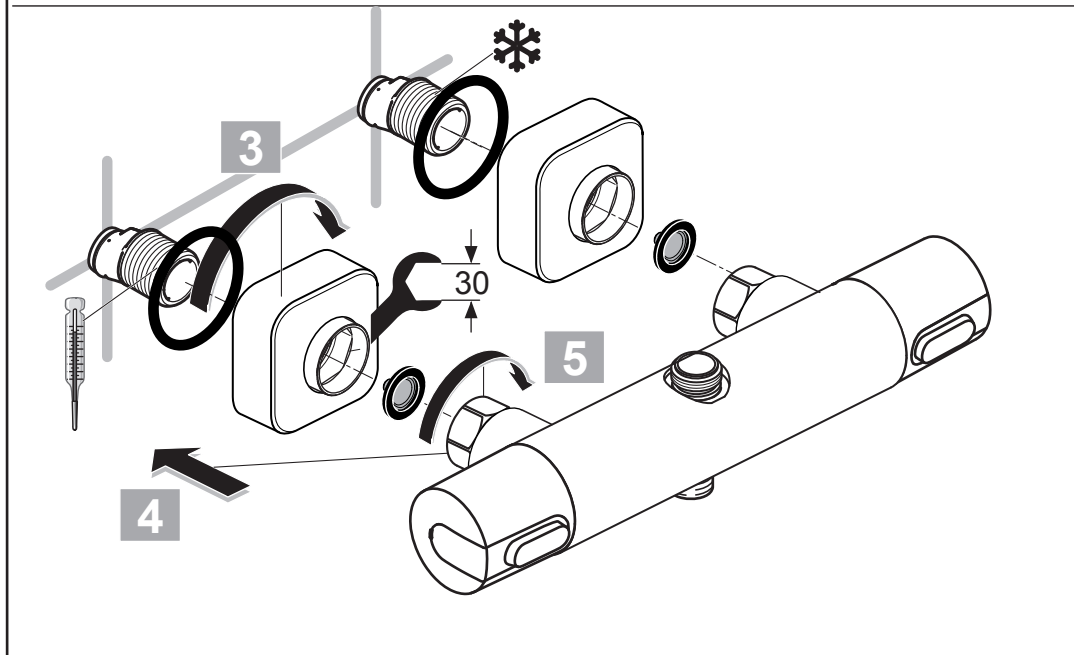

CERATHERM 100 NEW

A 6986 ..

0918 / A 868 480
 (+ A 865 612)

Ideal Standard International NV
 Corporate Village - Gent Building
 Da Vincilaan 2
 1935 Zaventem
 Belgium

www.idealstandardinternational.com

	P bar		MAX. 10		5		Q (3 bar)
	T °C		MAX. 80		65 55		l/min
							8
							12