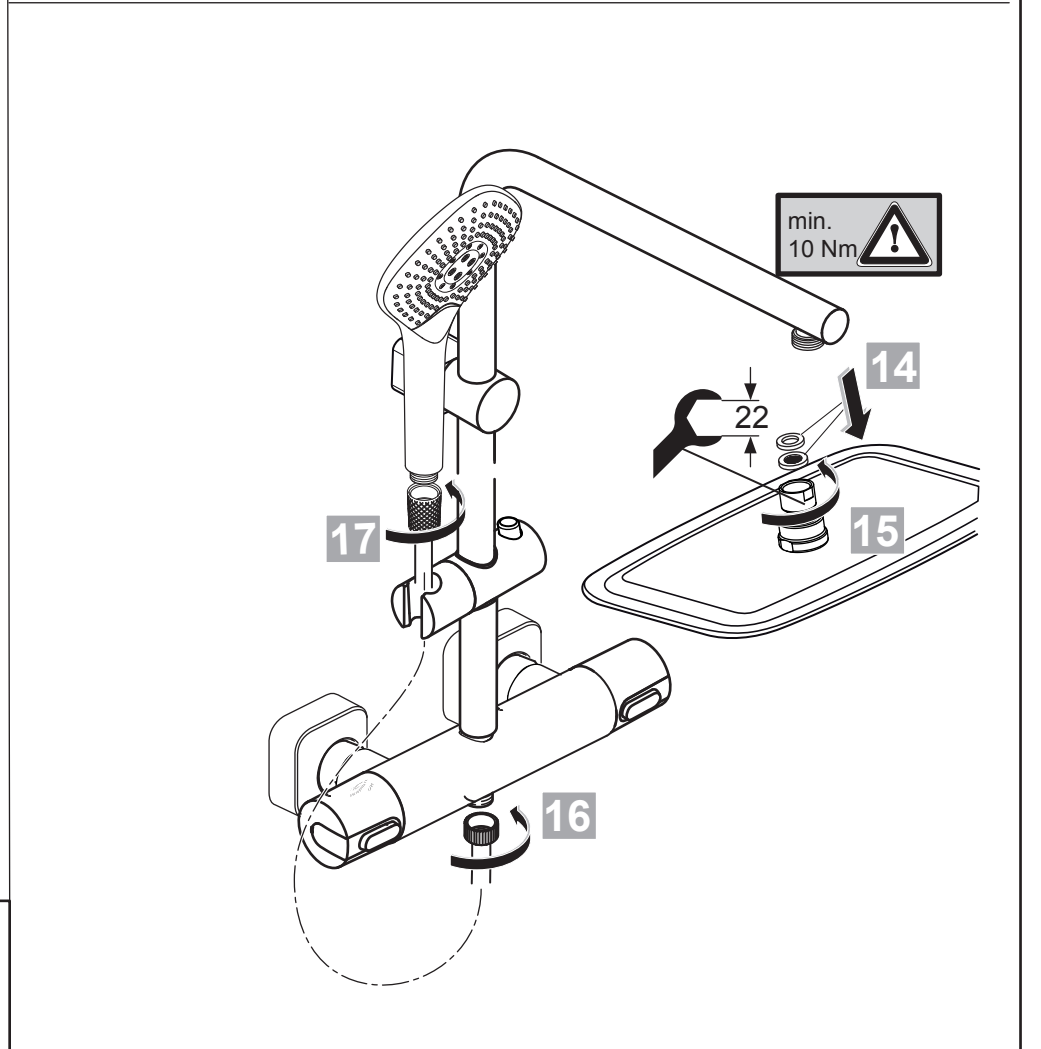

CERATHERM 100 NEW

A 6986 ..

0918 / A 868 480
 (+ A 865 612)

Ideal Standard International NV
 Corporate Village - Gent Building
 Da Vincilaan 2
 1935 Zaventem
 Belgium

www.idealstandardinternational.com

	P bar		MAX. 10		5		Q (3 bar)
	T °C		MAX. 80		65 55		l/min
							8
							12