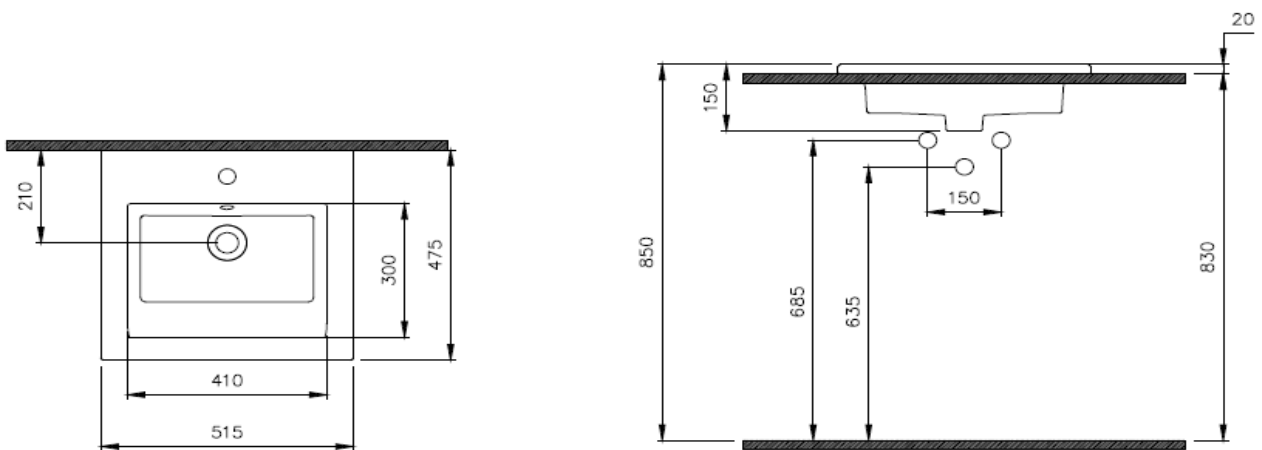

Milano Vanity Basin 50 cm

BOCCHI
IL BAGNO PER TUTTI

Product code: 1643-001-0126

Collection	Milano
Size	475 X 515
Brand	BOCCHI
Surface	Glazed Hygiene
Colour	Glossy White
Class	CL 25
Weight	12,92 kg
Accessory	Overflow badge A0237
	POP-UP 6190 - 0002
	Mounting set A0238

BOCCHI reserves the right to make changes in products and technical details without notice.

All dimensions in the drawings are within standard tolerances.

If there is a need for exact measurements in assembly applications, exact measurements taken from the product should be used.